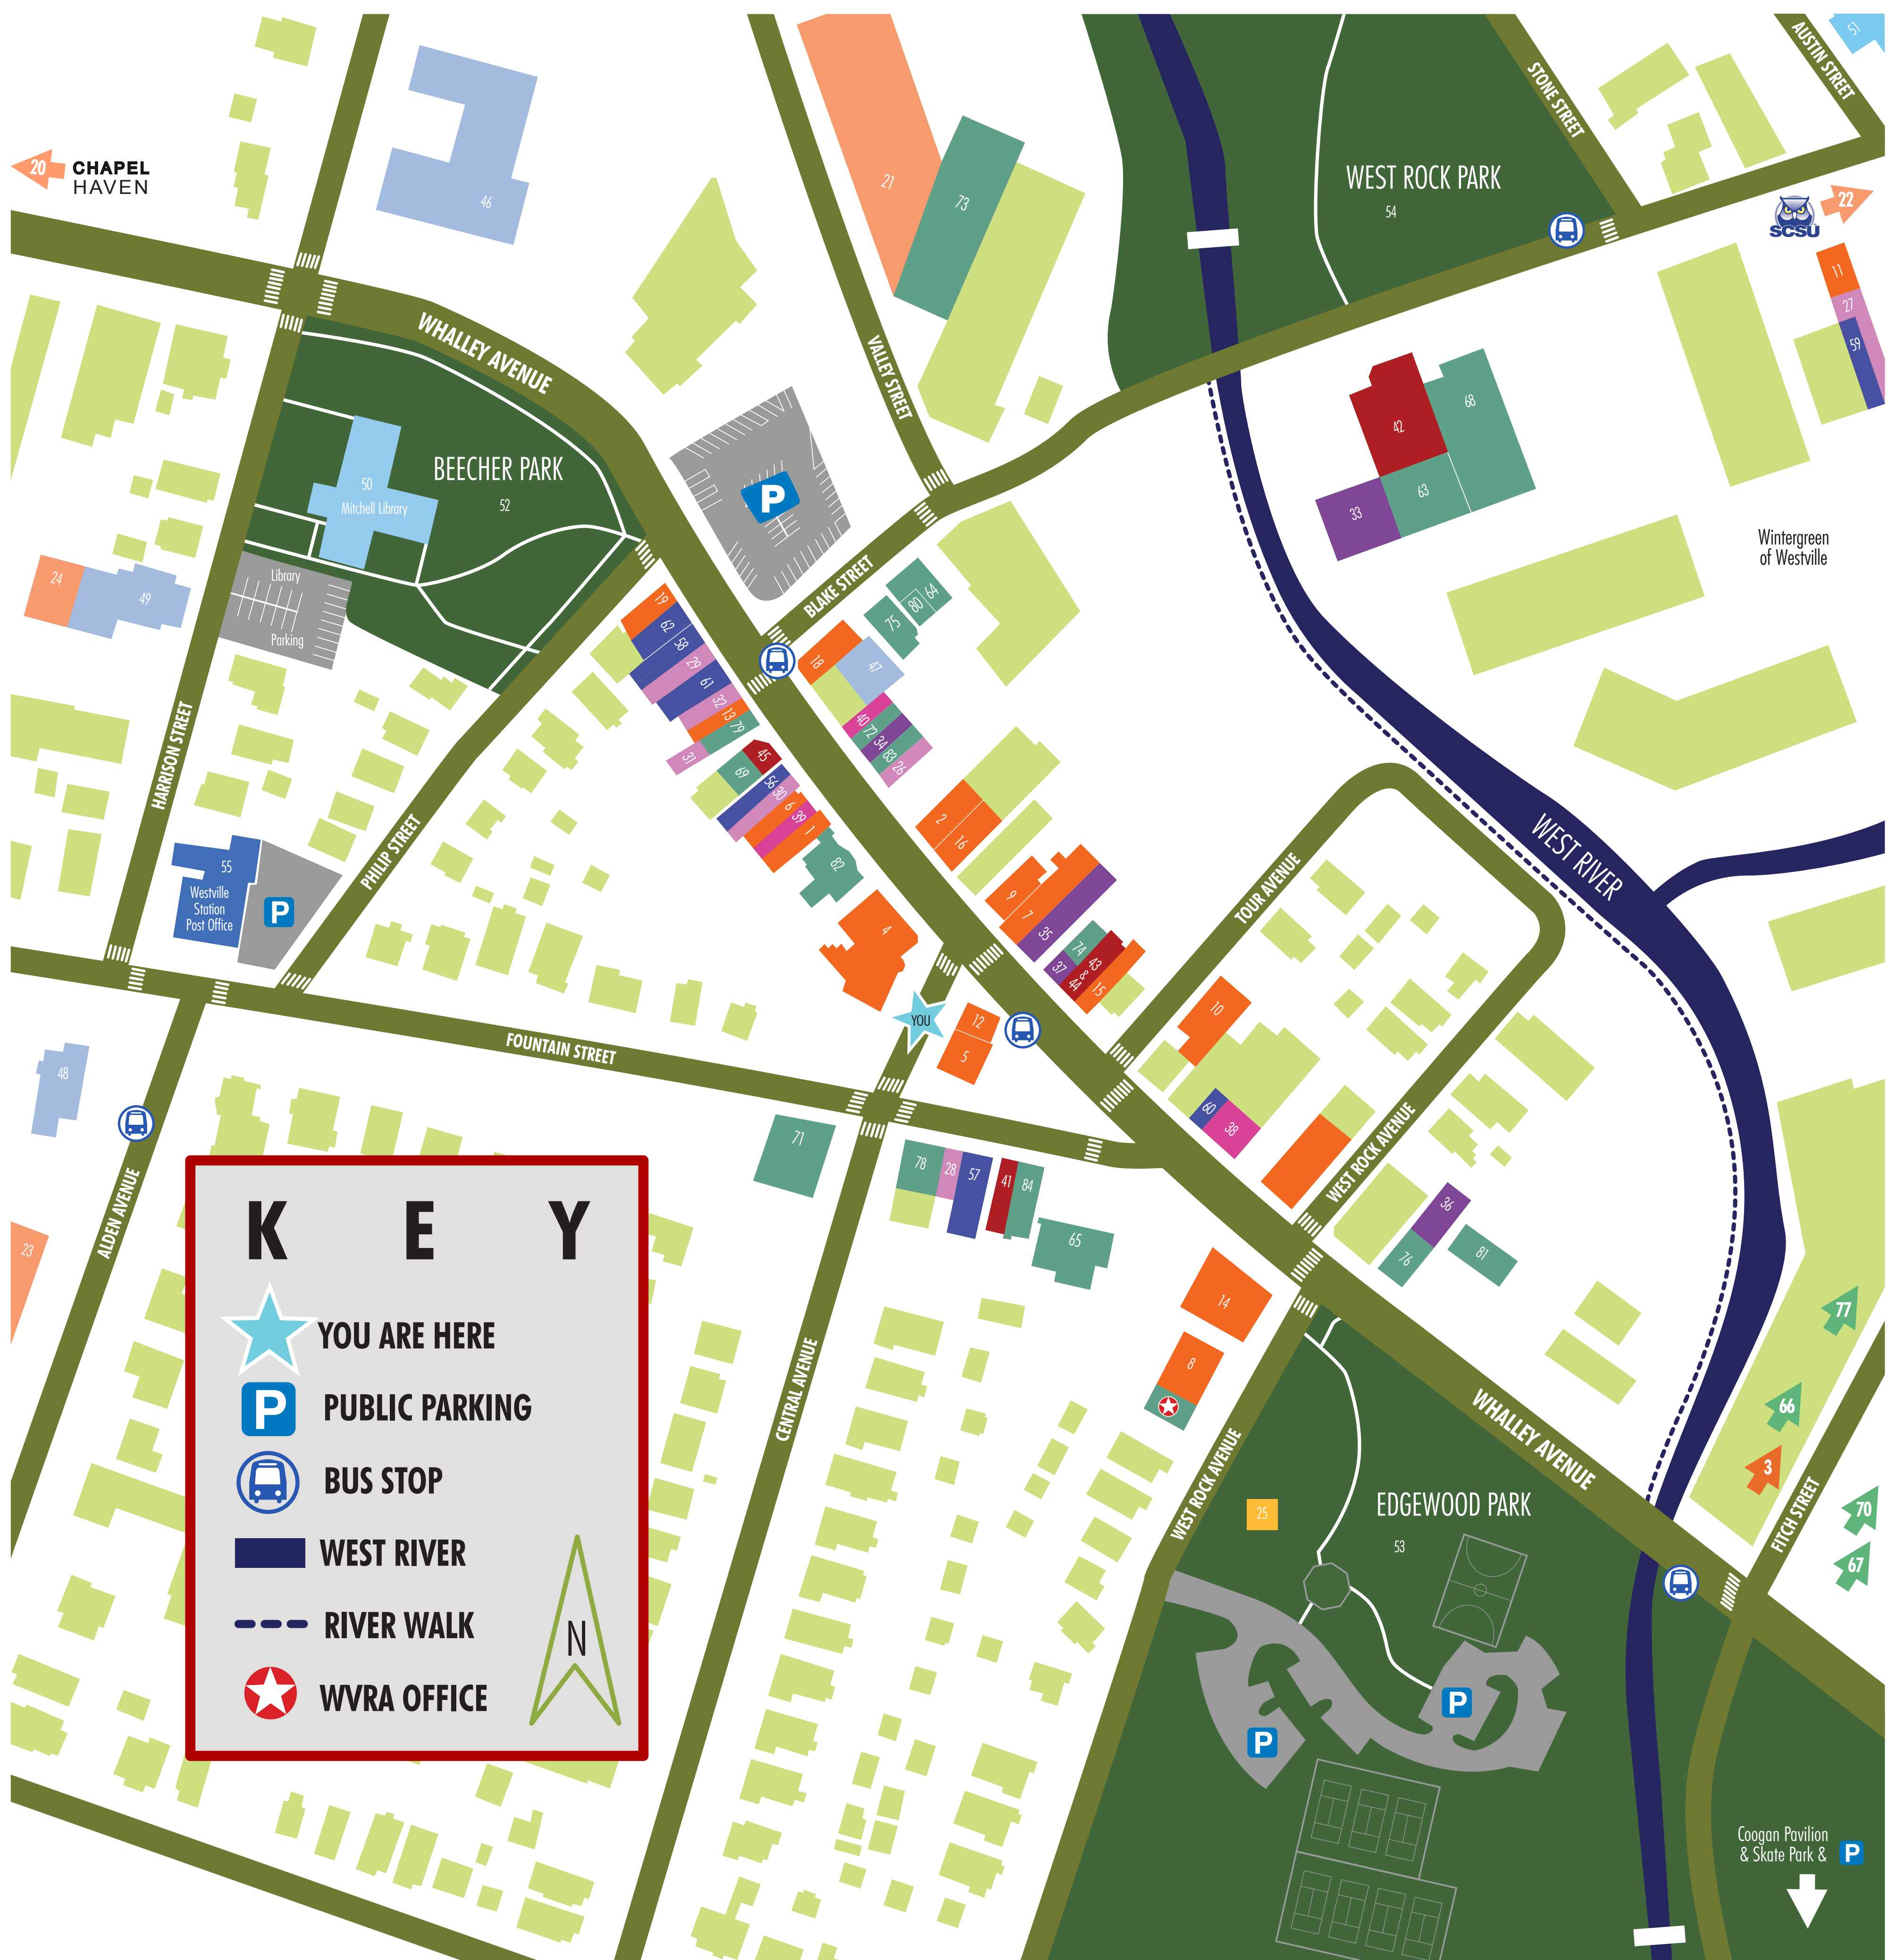

WESTVILLE VILLAGE GUIDE

CAFES, DINING & NIGHTLIFE

- 1 **Bella's Café** 896 Whalley Ave, 387-7107
- 2 **Chen's Kitchen** 883 Whalley Ave, 389-2117
- 3 **Deja Vu Bar & Restaurant** 50 Fitch St, 891-6978
- 4 **Delaney's Restaurant & Tap Room** 882 Whalley Ave, 397-5494
- 5 **Dunkin' Donuts** 864 Whalley Ave, 397-1365
- 6 **House of Chao** 898 Whalley Ave, 389-6624
- 7 **Lena's Café & Confections** 873 Whalley Ave, 397-5885
- 8 **Manjares** 838 Whalley Ave, Suite C, 389-4489
- 9 **New West Café** 879 Whalley Ave, 387-5939
- 10 **Owl's Nest** 3 Tour Ave, 389-7738
- 11 **Pizza Heaven #2** 410 Blake St, 397-8888
- 12 **Pizza Hut** 864-A Whalley Ave, 389-0000
- 13 **Sixpence Pie Company** 910 Whalley Ave, 376-0606
- 14 **Stone Hearth** 838 Whalley Ave,
- 15 **Subway** 865 Whalley Ave, 389-5435
- 16 **Westville Pizza** 883 Whalley Ave, 389-9474
- 17 **Westville Wines** 837 Whalley Ave, 387-4455
- 18 911 Whalley Ave
- 19 924 Whalley Ave

FARMERS MARKET

- 25 **Edgewood Park Farmers Market** Whalley & West Rock Ave; Sun 10-2, May-Dec; 2nd & 4th Sun 10-1, Jan-April [CitySeed.org]

FASHION

- 26 **Continental Moda** 893 Whalley Ave, 389-9432
- 27 **Doris Resale** 410 Blake St, 389-2395
- 28 **eepek Design Studio** 24 Fountain St, 621-4450
- 29 **Odeon** 918 Whalley Ave, 389-8704
- 30 **Simonae Boutique** 900 Whalley Ave, 387-8284
- 31 **Thamera for Frugal Living** 906 Whalley Ave, 691-8963
- 32 912 Whalley Ave

LIBRARY

- 50 **Mitchell Branch Library** 37 Harrison St, 946-8117

LODGING

- 51 **Austin Street Inn** 9 Austin St, 387-1699

PARKS

- 52 **Beecher Park** corner of Whalley Ave & Philip St
- 53 **Edgewood Park** corner of Whalley Ave & West Rock Ave
- 54 **West Rock Park** corner of Stone St & Blake St