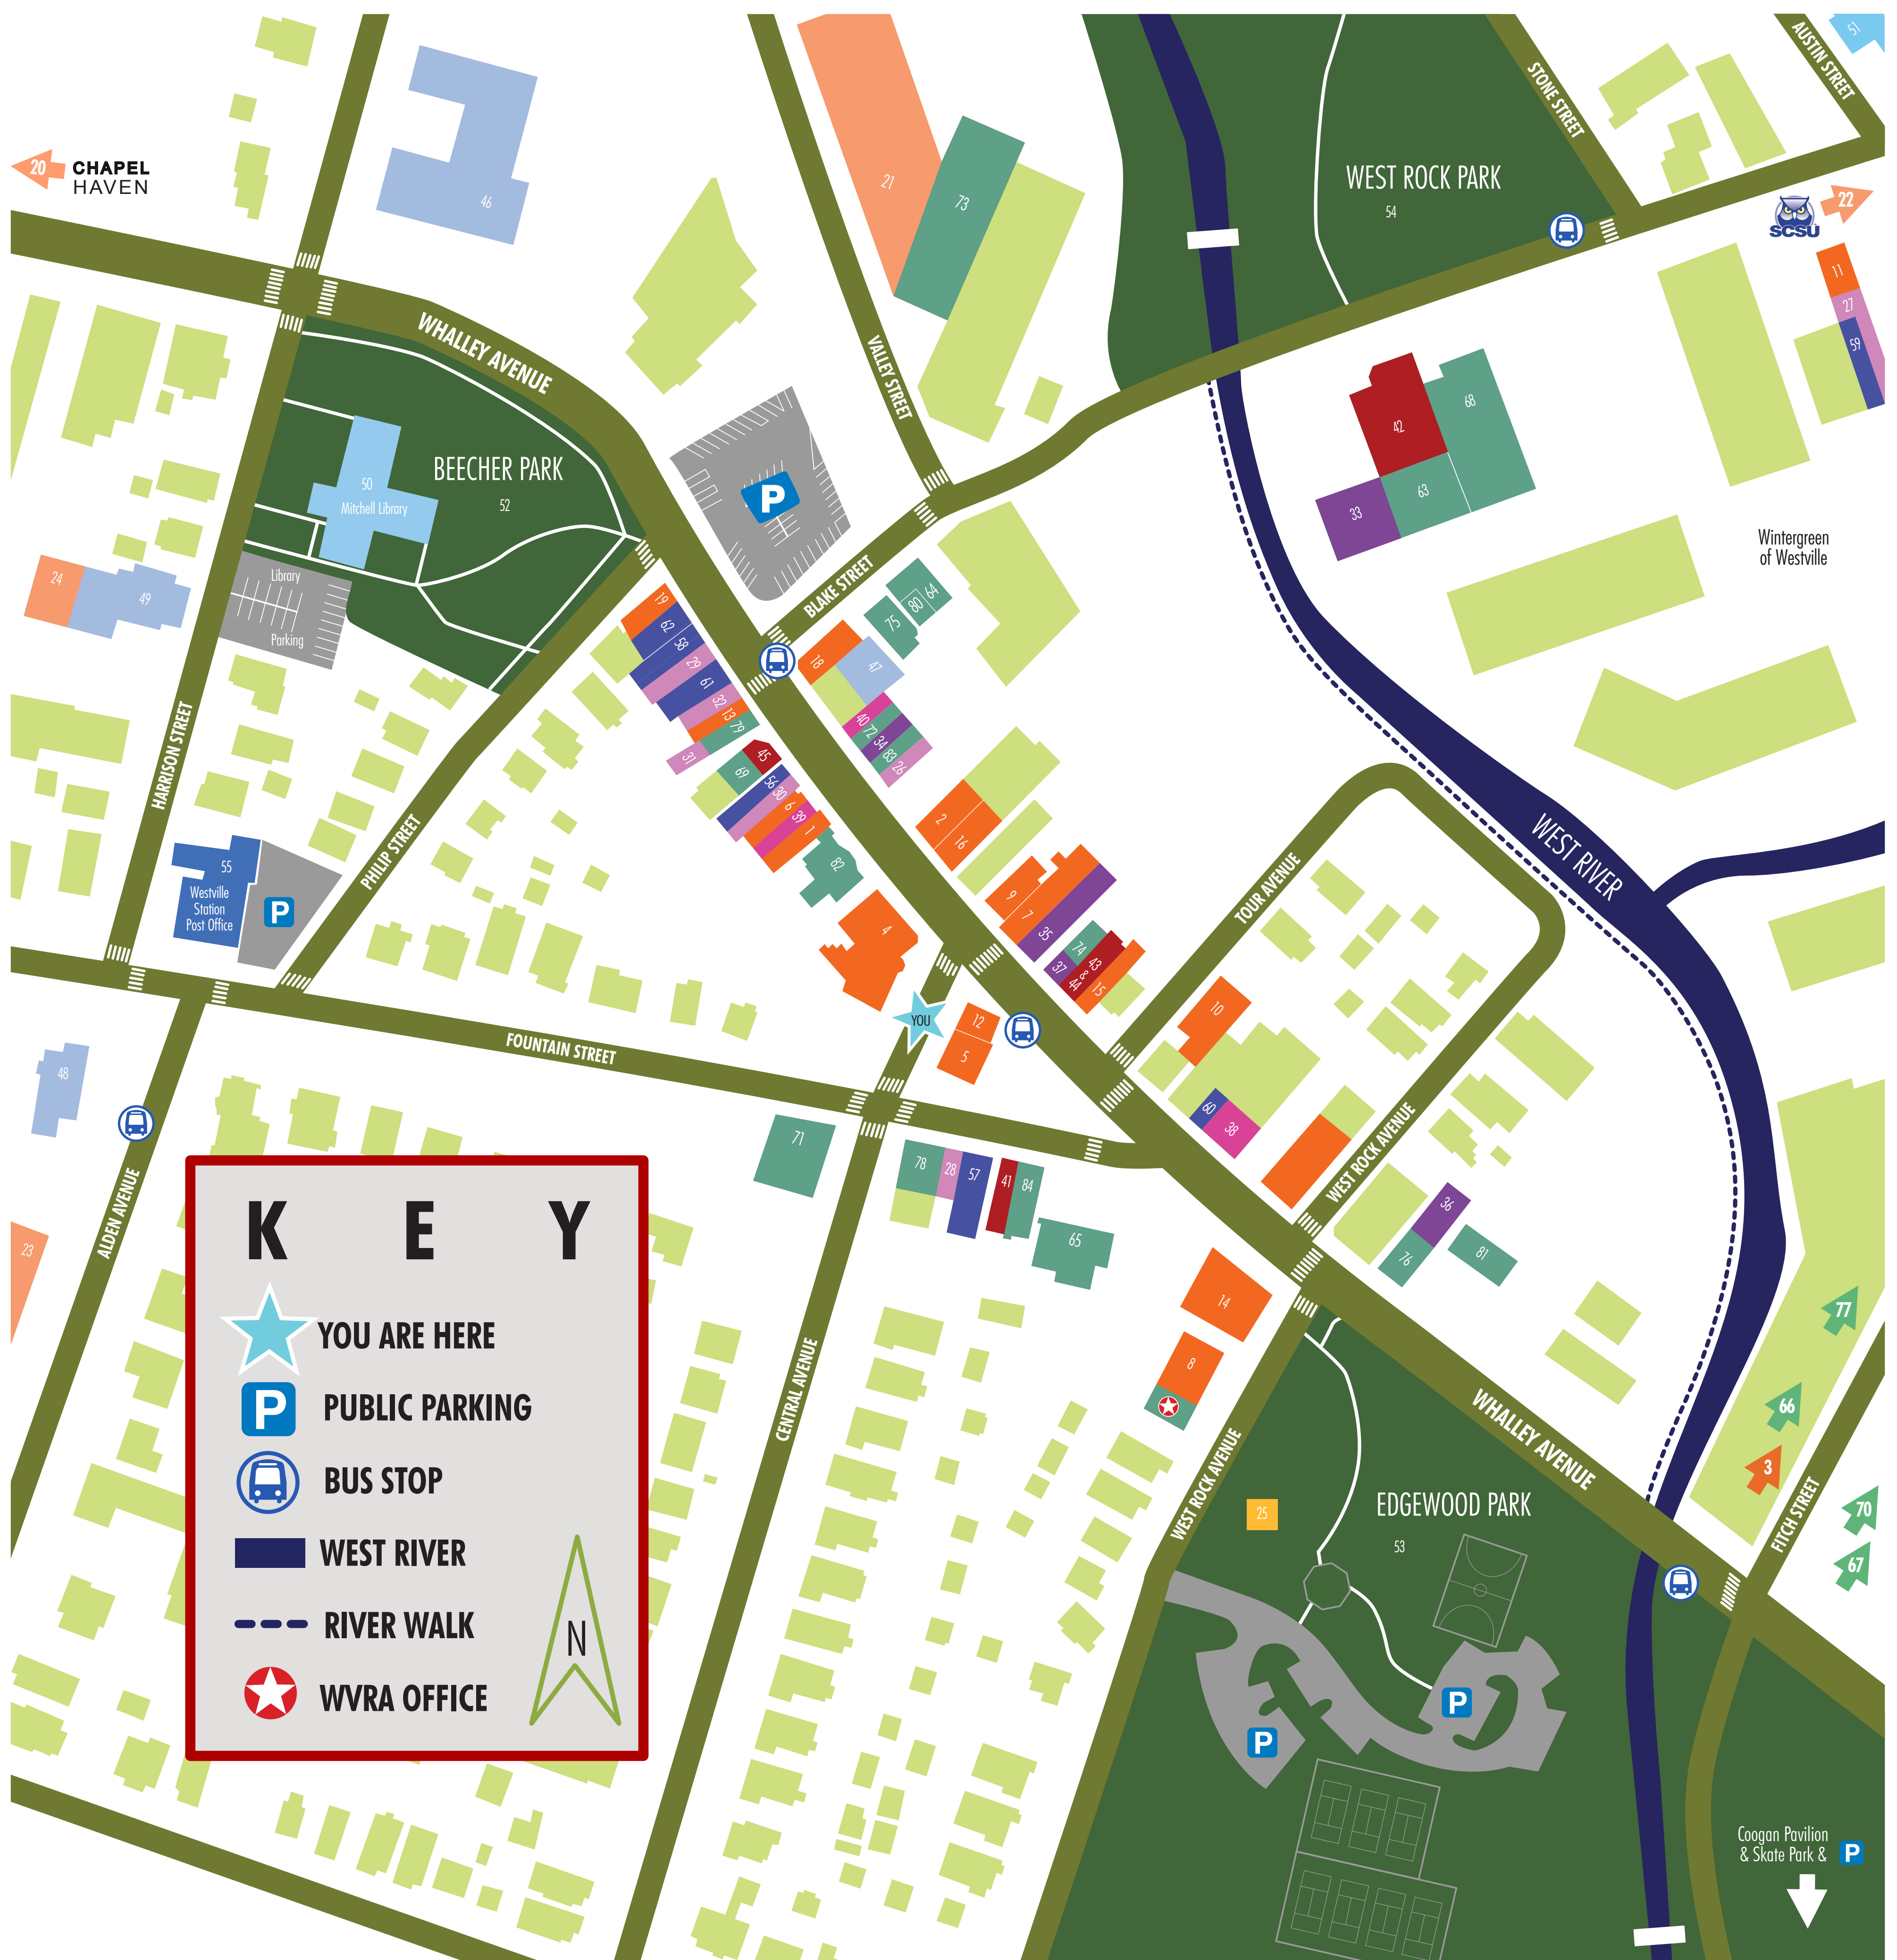

WESTVILLE VILLAGE GUIDE

KEY

- YOU ARE HERE
- PUBLIC PARKING
- BUS STOP
- WEST RIVER
- RIVER WALK
- WVRA OFFICE

CAFES, DINING & NIGHTLIFE

- 1 **Bella's Café** 896 Whalley Ave, 387-7107
- 2 **Chen's Kitchen** 883 Whalley Ave, 389-2117
- 3 **Deja Vu Bar & Restaurant** 50 Fitch St, 891-6978
- 4 **Delaney's Restaurant & Tap Room**
882 Whalley Ave, 397-5494
- 5 **Dunkin' Donuts** 864 Whalley Ave, 397-1365
- 6 **House of Chao** 898 Whalley Ave, 389-6624
- 7 **Lena's Café & Confections**
873 Whalley Ave, 397-5885
- 8 **Manjares** 838 Whalley Ave, Suite C, 389-4489
- 9 **New West Café** 879 Whalley Ave, 387-5939
- 10 **Owl's Nest** 3 Tour Ave, 389-7738
- 11 **Pizza Heaven #2** 410 Blake St, 397-8888
- 12 **Pizza Hut** 864-A Whalley Ave, 389-0000
- 13 **Sixpence Pie Company** 910 Whalley Ave, 376-0606
- 14 **Stone Hearth** 838 Whalley Ave,
- 15 **Subway** 865 Whalley Ave, 389-5435
- 16 **Westville Pizza** 883 Whalley Ave, 389-9474
- 17 **Westville Wines** 837 Whalley Ave, 387-4455
- 18 911 Whalley Ave
- 19 924 Whalley Ave

FARMERS MARKET

- 25 **Edgewood Park Farmers Market**
Whalley & West Rock Ave; Sun 10-2, May-Dec;
2nd & 4th Sun 10-1, Jan-April [CitySeed.org]

FASHION

- 26 **Continental Moda** 893 Whalley Ave, 389-9432
- 27 **Doris Resale** 410 Blake St, 389-2395
- 28 **eepek Design Studio** 24 Fountain St, 621-4450
- 29 **Odeon** 918 Whalley Ave, 389-8704
- 30 **Simonae Boutique** 900 Whalley Ave, 387-8284
- 31 **Thamera for Frugal Living** 906 Whalley Ave, 691-8963
- 32 912 Whalley Ave

LIBRARY

- 50 **Mitchell Branch Library** 37 Harrison St, 946-8117

LODGING

- 51 **Austin Street Inn** 9 Austin St, 387-1699

PARKS

- 52 **Beecher Park** corner of Whalley Ave & Philip St
- 53 **Edgewood Park** corner of Whalley Ave & West Rock Ave
- 54 **West Rock Park** corner of Stone St & Blake St